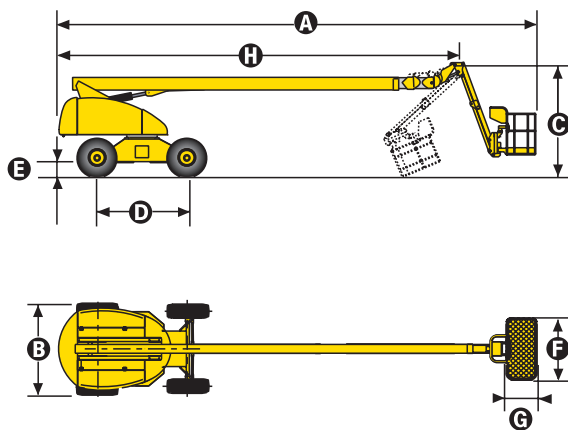

## Nacelles **automotrices télescopiques** H23/25 TPX

	H23TPX	H25TPX
Working height	74 ft 2 in / 22.6 m	83 ft 0 in / 25.3 m
Platform height	67 ft 7 in / 20.6 m	76 ft 5 in / 23.3 m
Horizontal outreach	64 ft 1 in / 19.50 m	55 ft 5 in / 16.9 m
Platform capacity	507 lb / 230 kg	
Fly jib range of motion	140° (-70°/+70°)	
Jib length	7 ft 3 in / 2,2 m	7 ft 3 in / 2,2 m
A Length	34 ft 9 in / 10,6 m	43 ft 0 in / 13.1 m
B Width	2,47m / 8ft 1in	8 ft 2 in / 2.48 m
C Stowed height	9 ft 10 in / 3 m	9 ft 10 in / 3 m
D Wheelbase	8 ft 2 in / 2,49 m	8 ft 2 in / 2.49 m
E Ground clearance	13 in / 35 cm	13 in / 35 cm
F x G Platform size	71 in x 32 in / 1.8m x 0.8 m	
H Travel/transport length	26 ft 7 in / 8.1 m	35 ft 5 in / 10.8 m
Tailswing	42 in / 1.1 m	42 in / 1.1 m
Drive speed	0.9-3.1 mph / 1.5-5km/h	0.9-3.1 mph / 1.5-5km/h
Outside turning radius	20 ft 2 in / 6.15 m	20 ft 2 in / 6.15m
Turntable rotation (continuous)	360°	
Hydraulic platform rotation	180°	
Gradeability	40%	
Engine	Diesel Hatz 43.6 hp - 32.1 kW	
Controls	proportional	
Tyres (foram filled)	15 R 22	
Hydraulic tank	40 gallons / 150 l	
Fuel tank	40 gallons / 150 l	
Weight	28.908 lb / 13.110 kg	30.253 lb / 13.720 kg