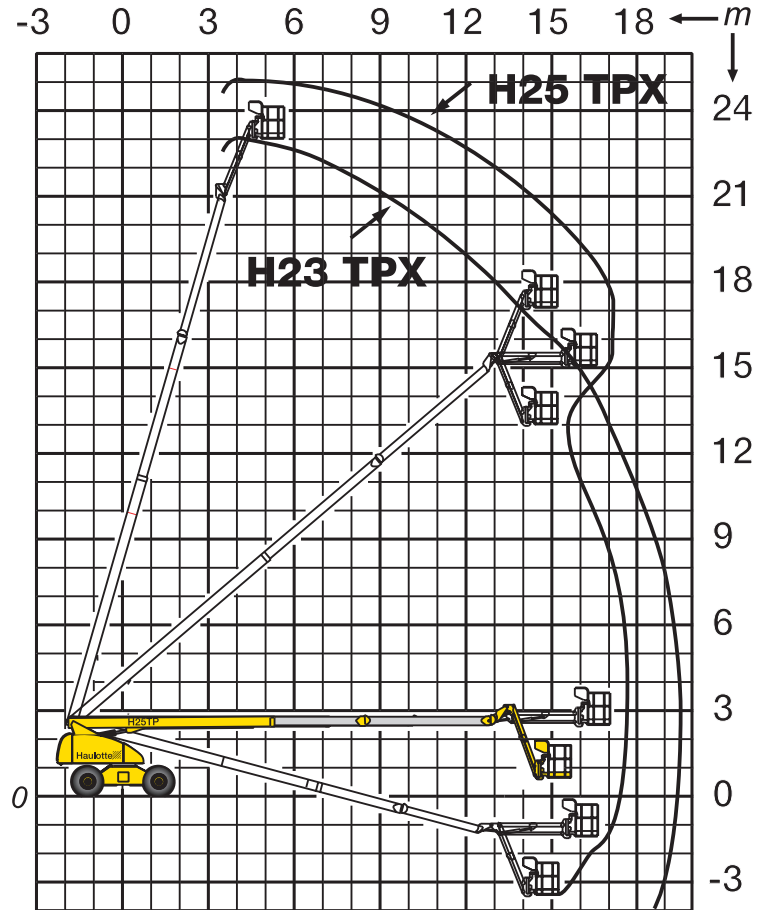

## Nacelles **automotrices télescopiques** H23/25 TPX

	H23TPX	H25TPX
Working height	74 ft 2 in / 22.6 m	83 ft 0 in / 25.3 m
Platform height	67 ft 7 in / 20.6 m	76 ft 5 in / 23.3 m
Horizontal outreach	64 ft 1 in / 19.50 m	55 ft 5 in / 16.9 m
Platform capacity	507 lb / 230 kg	
Fly jib range of motion	140° (-70°/+70°)	
Jib length	7 ft 3 in / 2,2 m	7 ft 3 in / 2,2 m
A Length	34 ft 9 in / 10,6 m	43 ft 0 in / 13.1 m
B Width	2,47m / 8ft 1in	8 ft 2 in / 2.48 m
C Stowed height	9 ft 10 in / 3 m	9 ft 10 in / 3 m
D Wheelbase	8 ft 2 in / 2,49 m	8 ft 2 in / 2.49 m
E Ground clearance	13 in / 35 cm	13 in / 35 cm
F x G Platform size	71 in x 32 in / 1.8m x 0.8 m	
H Travel/transport length	26 ft 7 in / 8.1 m	35 ft 5 in / 10.8 m
Tailswing	42 in / 1.1 m	42 in / 1.1 m
Drive speed	0.9-3.1 mph / 1.5-5km/h	0.9-3.1 mph / 1.5-5km/h
Outside turning radius	20 ft 2 in / 6.15 m	20 ft 2 in / 6.15m
Turntable rotation (continuous)	360°	
Hydraulic platform rotation	180°	
Gradeability	40%	
Engine	Diesel Hatz 43.6 hp - 32.1 kW	
Controls	proportional	
Tyres (foram filled)	15 R 22	
Hydraulic tank	40 gallons / 150 l	
Fuel tank	40 gallons / 150 l	
Weight	28.908 lb / 13.110 kg	30.253 lb / 13.720 kg